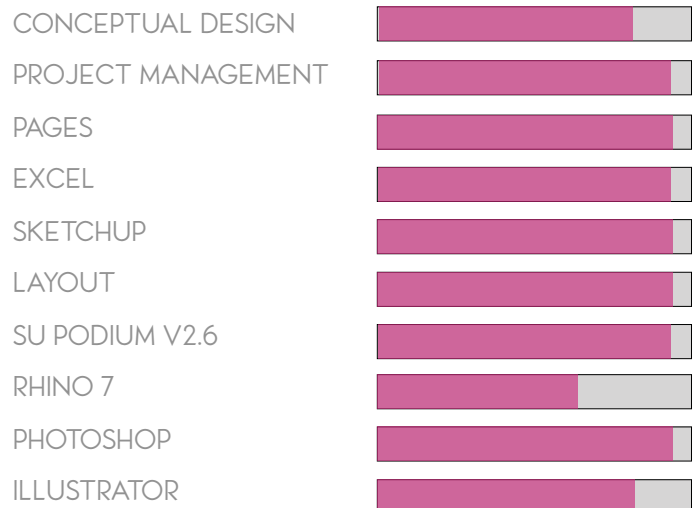

PASSENGERS | ASST ART DIRECTOR*

PRODUCTION DESIGNER: Guy Hendrix Dyas
SUP ART DIRECTOR: Dave Lazan
DIRECTOR: Morten Tuldum. Sony Pictures

WHERE'D YOU GO BERNADETTE? | ASST ART DIRECTOR

PRODUCTION DESIGNER: Bruce Curtis
ART DIRECTOR: Greg Wimerskirch
DIRECTOR: Richard Linklater. Annapurna

MILE 22 | ASST ART DIRECTOR

PRODUCTION DESIGNER: Andrew Menzies
SUP ART DIRECTOR: Alan Hook
DIRECTOR: Peter Berg. STX Entertainment

PITCH PERFECT 3 | ASST ART DIRECTOR

PRODUCTION DESIGNER: Toby Corbett
SUP ART DIRECTOR: Peter Bork
DIRECTOR: Trish Sie. Universal Pictures

SUPERINTELLIGENCE | ASST ART DIRECTOR

PRODUCTION DESIGNER: Jefferson Sage
ART DIRECTOR: Jeremy Woosley
DIRECTOR: Ben Falcone. HBOMax

GODZILLA: KING OF MONSTERS (ADDT'L) | ASST ART DIRECTOR

SUP ART DIRECTOR: Alan Hook
DIRECTOR: Michael Dougherty. Warner Bros. Pictures

OFFICE CHRISTMAS PARTY (ADDT'L) | ASST ART DIRECTOR

PRODUCTION DESIGNER: Shepherd Frankel
DIRECTOR: Josh Gordon and Will Speck. Paramount

MARVEL ONE-SHOT: ALL HAIL THE KING | ASST ART DIRECTOR

PRODUCTION DESIGNER: Shepherd Frankel
ART DIRECTOR: Calla Klessig
DIRECTOR: Drew Pearce. Marvel Studios

MAGNUM P.I. (SEASON 1) | SET DESIGNER

PRODUCTION DESIGNER: Jim Spencer
ART DIRECTOR: Tim Beach
DIRECTOR: Various. CBS Studios

UNION

ADG, IATSE LOCAL 800 | ART DIRECTOR - AD
ADG, IATSE LOCAL 800 | SET DESIGNER - SDMM

SKILLS

REFERENCES UPON REQUEST

* Art Directors Guild Winner, 2016: Excellence in Fantasy Feature Film

* Academy Award Nominee for Best Production Design, 2016